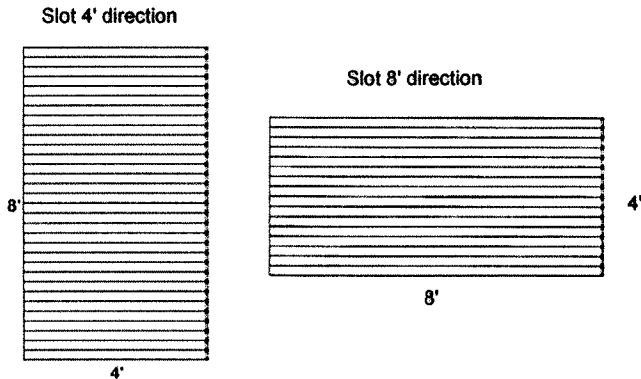

Slotwall Machine Capabilities

Slot Intervals 2", 3", 4", 6", 8", 9", 12", 24" on center
Crosshatch also available

Stock Slotwall Inserts

PVC Accent Strip
PVC T-Channel

Aluminum T-Channel
Gold Anodized T-Channel
Black Anodized T-Channel